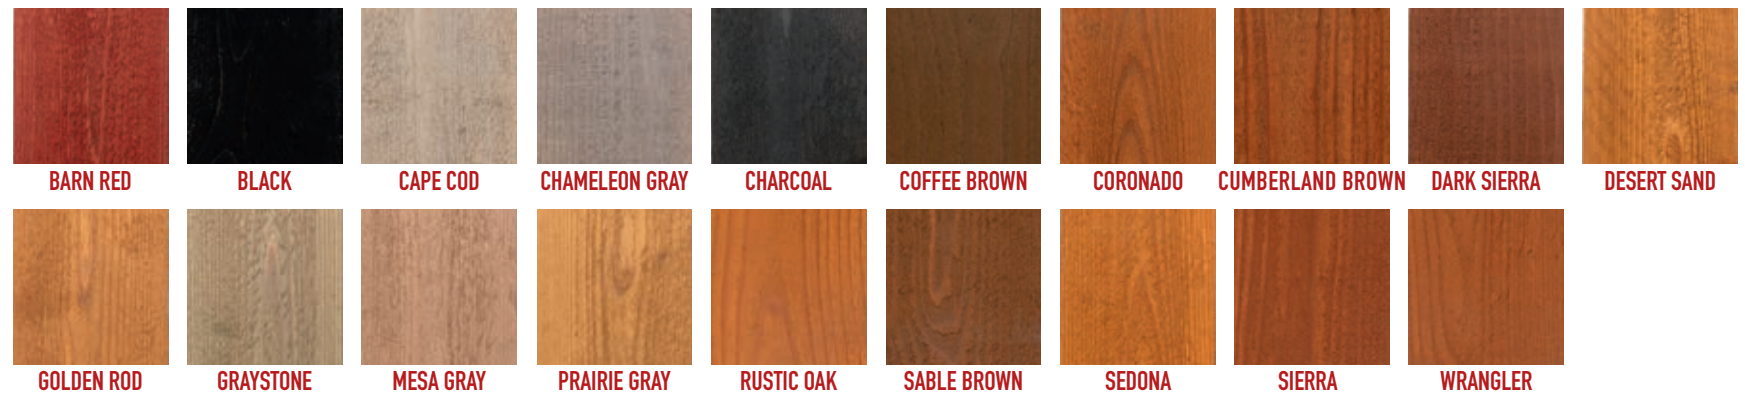

SEMI-TRANSPARENT • Three-year guarantee